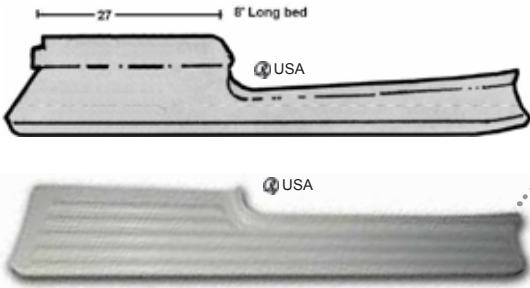

RUNNING BOARDS • ROLL PANS • BED-COVER

THIS PAGE CONTAINS LONG BED PARTS ONLY

LONG BED STEEL RUNNING BOARDS

Smooth steel boards

Heavy gauge steel, hand made, include side panel.

- Driver F2-0307-L \$295.00 ea
- Passenger F2-0307-R \$295.00 ea

Ribbed fiberglass

Beautiful boards, come as shown, use with steel upper side panel. Heavy construction, gel coated.

- Driver Call for availability
- Passenger Call for availability

RUNNING BOARD MOUNTING BOLTS Top F-250 & F-350