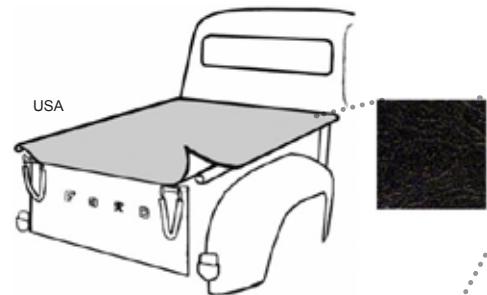

RUNNING BOARDS • ROLL PANS • BED-COVER

THIS PAGE CONTAINS LONG BED PARTS ONLY

LONG BED STEEL RUNNING BOARDS

Smooth steel boards

Heavy gauge steel, hand made, include side panel.

- Driver F2-0307-L \$295.00 ea
- Passenger F2-0307-R \$295.00 ea

Ribbed fiberglass

Beautiful boards, come as shown, use with steel upper side panel. Heavy construction, gel coated.

- Driver Call for availability
- Passenger Call for availability

RUNNING BOARD MOUNTING BOLTS Top F-250 & F-350