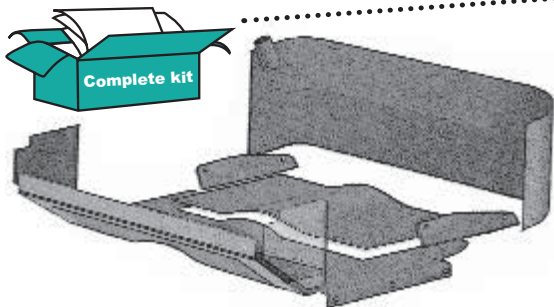

COMPLETE KIT

Floor, firewall, rear wall, under seat, kick panels, and rockers. Has snaps for access to under floor areas, like battery. Nice large heel pad and bound along all visible edges. Glue, hardware, and instructions included.

Bench seat

- Black..... 2160-BLK ..... $259.00 kit
- Colors..... 2160-(color) ..... $269.00 kit
- Double density black ..... 2160-DDB ..... $329.00 kit
- Taller trany cover ..... ADD-T ..... $15.00 ea
- Loop style, order sample # ..... 2160-(color)L ..... $295.90 kit

Bucket seats

- Black..... 2164-BLK ..... $269.00 kit
- Colors..... 2164-(color) ..... $279.00 kit
- Double density black ..... 2164-DDBK ..... $329.00 kit
- Taller trany cover ..... ADD-T ..... $15.00 ea
- Loop style, order sample # ..... 2165-(color)L .....