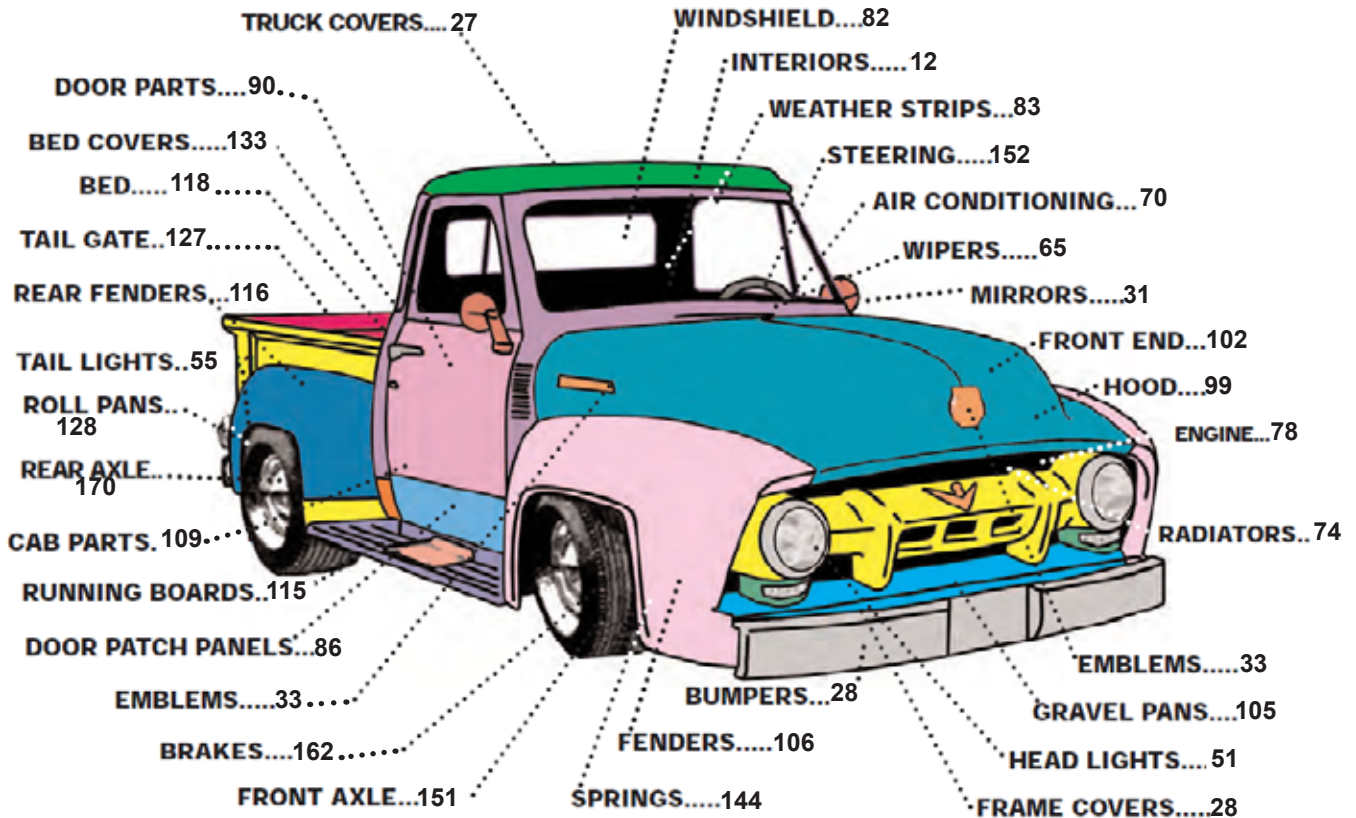

QUICK FIND MAP

THE PAGE NUMBER LISTED IS THE BEGINNING OF THAT SECTION, SEE THE PAGES FOLLOWING IT FOR MORE RELATED ITEMS

MID FIFTY F-100 PARTS INC. 1-800-252-1956

If you are visiting Las Vegas or Laughlin NV, don't forget to visit our showroom near Kingman AZ