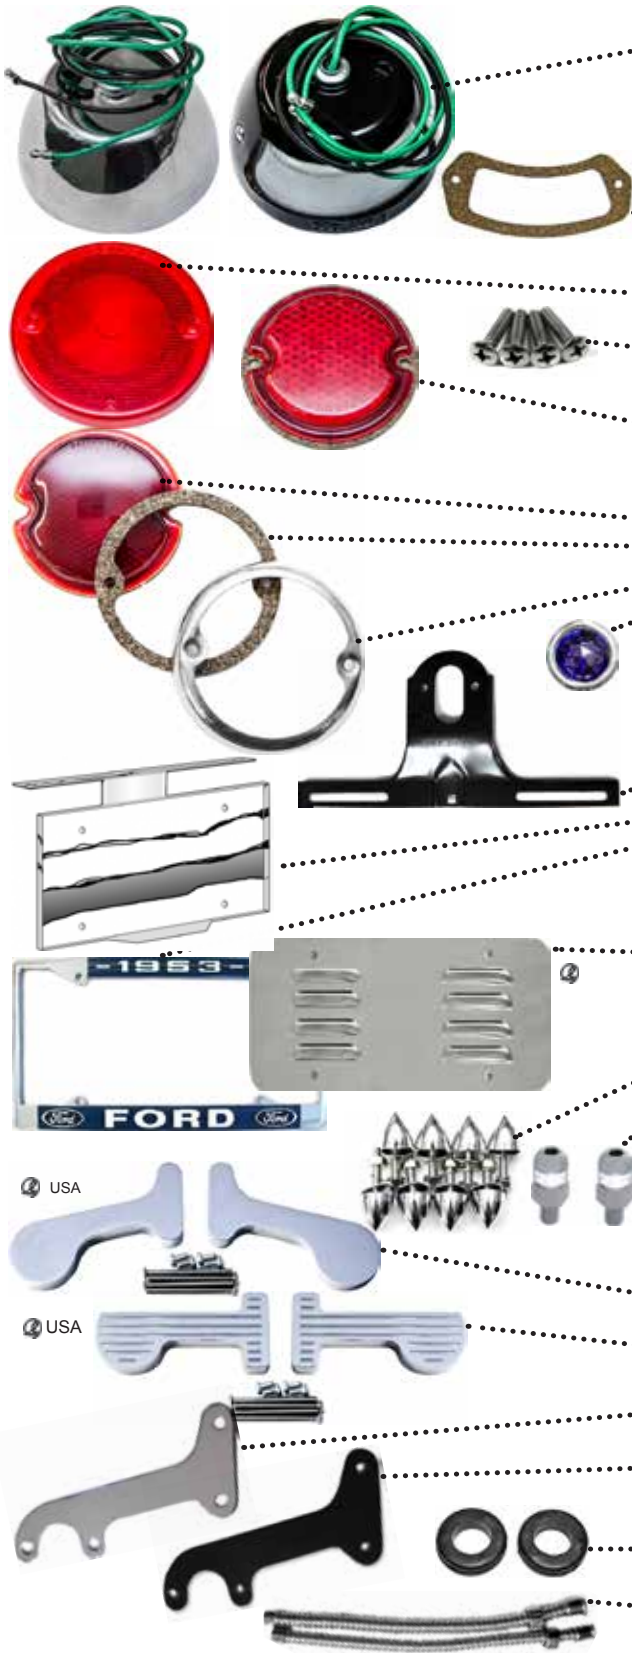

LICENSE PLATE HARDWARE

- License plate bolt & acorns 82229 \$8.50 set
- License plate bullet bolt set 2229 \$10.00 set
- Lighted license plate bolts 2223-LD \$12.50 pr

Has small LEDs built into the head of the bolt

TAIL LIGHT BRACKETS

TAIL LIGHT BRACKETS, HIDE A WIRE

Tail light wires go inside bracket and are "hidden". Angled brackets come out like stock, straight brackets make the light sit a little higher

- Angled, smooth polished 2202-PA \$149.95 pr
- Straight, smooth polished 2202-90P \$149.95 pr
- Straight, ball milled polished 2202-90B \$159.95 pr

TAIL LIGHT BRACKETS

- Polished stainless 2205-PS \$15.00 ea
- Chrome 2205-CH \$12.75 ea
- Black 2205-BL \$10.00 ea

LIGHT WIRE TO BED GROMMET

- Pair 82214 \$2.50 pr

FLEX WIRE COVERS

- Stainless 2214 \$8.50 pr
- Black 2214-BLK \$5.50 pr

④ USA

④ USA