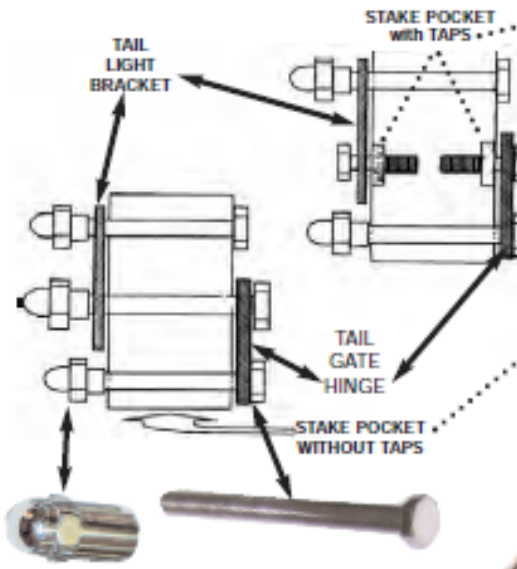

TAIL LIGHT

MOUNTING BOLTS

Tail light brackets are mounted behind the post on the top two bolts, one goes through top of gate hinge. License plate is actually partially hidden by the bumper in the original location. All kits to both sides

BOLTS FOR BEDS THAT HAVE TAPS

Both tail light and gate hinge

- Polished hex head with acorn.....80242-PX.....\$16.50 kit
- Polished button with acorn80242-PB.....\$18.50 kit

Light only or hinge only

- Polished hex with acorns.....80246-PX.....\$10.00 kit
- Polished button with acorn80246-PB.....\$12.00 kit
- Plain zinc plate with hex nuts80246-Z\$4.00 kit

BOLTS FOR BEDS THAT DO NOT HAVE TAPS

Both tail light and gate hinge

- Polished hex head with acorn.....80243-PX.....\$16.50 kit
- Polished button with acorn80243-PB.....\$18.50 kit

Light only or gate hinge only

AWESOME ASSEMBLY KITS

All Kits Include:

- Plain lens (unless noted)
- Stick on ford script emblem
- Lens gaskets
- Mounting brackets
- Socket & pigtails
- Double connectors
- Socket shields
- Flex wire covers
- Wire grommets
- Polished hardware