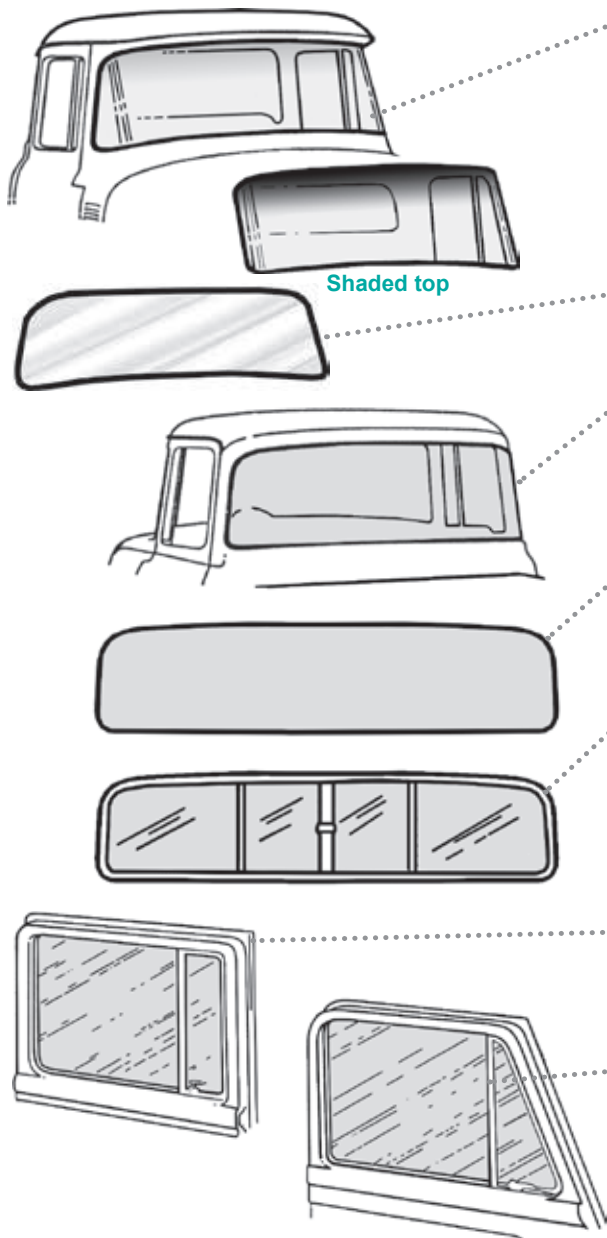

GLASS

WINDSHIELD COLORS

- Clear
- Tinted (greenish) 44%
- Shaded top (green tint to dark teal)
- Smoke (grey) 44%
- Smoke with shaded top

SIDE AND REAR WINDOW COLORS

- Clear
- Tinted (greenish) 44%
- Smoke (grey) 44%
- Double dark (limo) 22%
- Blue, extra $ (not avail for big back window)

OUR GLASS is sanded and buffed to a fine smooth rounded edge, tempered for strength and safety. Unconditionally guaranteed to fit and arrive in one piece. We do not use "laminated" glass as the quality of laminate has deteriorated (bubbles, breakage) tempered glass is safer and stronger, if you prefer laminate, ask. Original glass was laminated, use only if going exact of original. We can supply it even with original licensed logo "bug" extra bucks of course!

COMPLETE GLASS KITS - see website or call
SOLID SIDE WINDOWS - see page 94
WINDOW TRIM - see page 29

WINDSHIELDS

Add $175.00 shipping fee, includes crating and freight.
See top of page for colors

- 1956..... 1711-56(color)..... $295.00 ea
  - 1953-55 ..... 1711-5355(color).. $250.00 ea
2. Chop top windshields see page 103

SUN-SHIELD

Roll up reflective heat shield for windshield, keeps damaging sun from interiors. Exclusive, made just for F-100's

- 1953-55 ..... 0126-5355..... $29.95 ea
- 1956..... 0126-56..... $29.95 ea

WRAP AROUND REAR WINDOW

Add $175.00 shipping fee, includes crating and freight. Perfect fit, installs from outside, trim goes in rubber first. See page 103 for big back conversion panel. See top of page for colors

- Choose color ..... 1724-56(color)..... $250.00 ea

STANDARD REAR WINDOW

See top of page for colors. Rear window installation. Glass is on inside of cab, pull rope from outside. Oversized shipping

- Standard ..... 1717 (color)..... $88.50 ea

SLIDING REAR WINDOW

- Smoke glass, black frame ..... 1721..... $165.00 ea
- Rear window gasket ..... 3103..... $25.00 ea
- Replacement lock and latch set... 1722..... $15.00 ea

PANEL TRUCK REAR DOOR GLASS..... see page 173

VENT GLASS

See top of page for colors (blue add $1.00 ea)

- 1953-55 ..... 1700-5355(color).... $22.00 ea
- 1956..... 1700-56 (color)..... $22.00 ea
- Vent glass seat tape, both sides.. 81619-V ..... $5.00 pr

SIDE WINDOW GLASS

See top of page for colors. Oversized shipping

- 1953-55 ..... 1706-5355(color).... $45.00 ea
- 1956 ..... 1706-56 (color)..... $45.00 ea
- Side glass seat tape, both sides.. 81620 ..... $5.00 pr
- Glass holder suction cups ..... 1742-GH ..... $16.90 set

Handy for holding glass up while you work inside the door

GLASS PATTERN KIT

Sides, vents, rear window. Do-it-yourself

- 1953-55 ..... B-1710-5355 ..... $15.00 kit
- 1956..... B-1710-56 ..... $25.00 kit