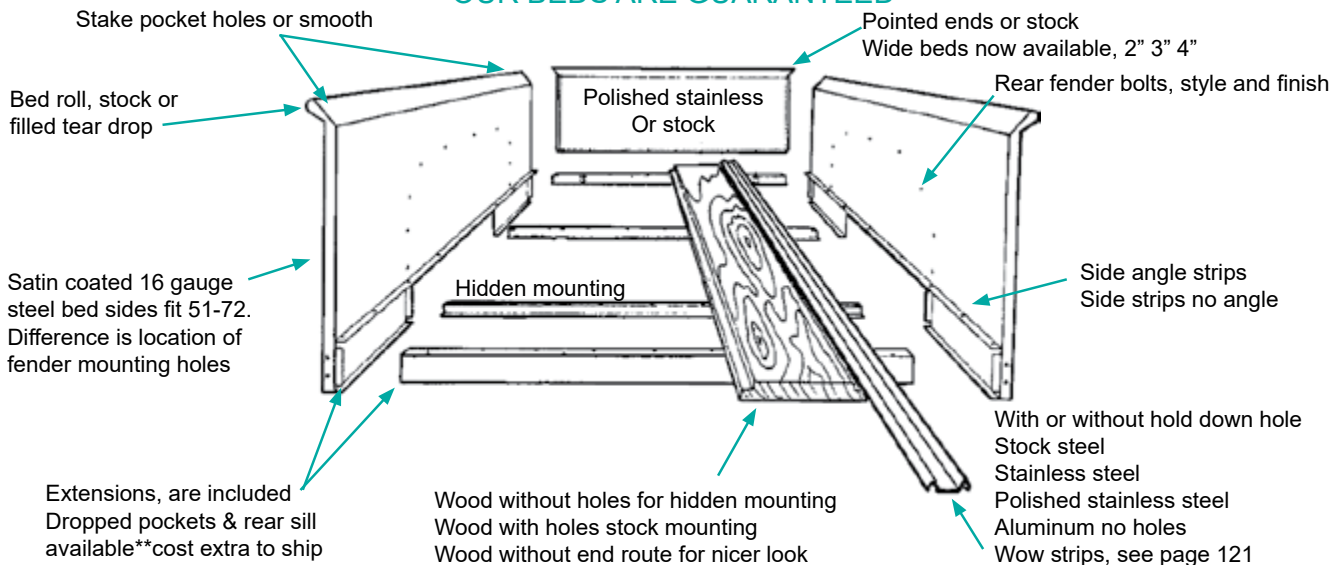

Bed sides fit 1953 through 1972, only difference is location of fender mounting, 57-72 are higher, if your running boards are not lining up this could be the problem, Ford sold a lot of replacement bedsides with 57-72 mounting pattern during the 70's. Beds are made of 16 gauge satin coated steel, unless otherwise noted. We have a display with no rust after 10 years of handling!!

Bed kits ship freight prepaid. A shipping quote will be needed based on your order and location. To get our sizable discount on bed freight costs please note these instructions. You should always try to ship to a business address or pick up at a dock, residential delivery adds at least $98.00. Bed sides specially packaged additional $50.00.

We price match most any competitor. You may not see the bed a competitor advertises on these pages. After 35 years we have a pretty good idea of what goes together best, and list kits so you end up with the best combination. Also there are beds that Sy will not sell for various reasons. Keep in mind what you want to end up with, polished stainless, tailgates with hidden supports or latches, no bolts showing, etc Please call, we can help and work up any combination you wish so you get what you want.

OUR BEDS ARE GUARANTEED

ADD A TAILGATE KIT BELOW TO ANY BED KIT ON THESE 2 PAGES

Or see all tailgate choices on page 127.