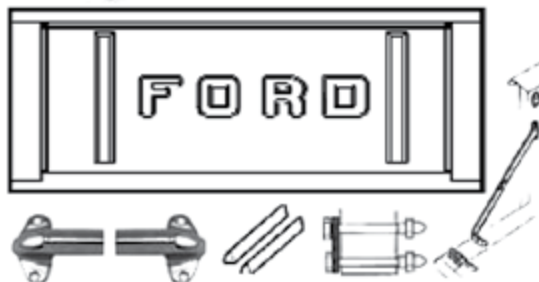

NO LETTERS

- Chrome thumb latches and supports
- Polished hinges ..... 90255 ..... $449.95 kit
- Hidden bearclaw latches and supports
- Plain steel..... 90258 ..... $385.00 kit
- Polished..... 90259 ..... $469.00 kit

WITH LETTERS

- Stock supports
- Steel mounting..... 90252-Z..... $415.95 kit
- Polished mounting ..... 90252-PS ..... $499.95 kit
- Chrome thumb latches and supports
- Polished hinges ..... 90254 ..... $519.95 kit