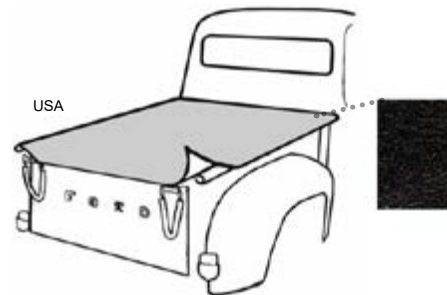

RUNNING BOARDS • ROLL PANS • BED-COVER

THIS PAGE CONTAINS
LONG BED PARTS ONLY

LONG BED STEEL RUNNING BOARDS

Smooth steel boards
Heavy gauge steel, hand made, include side panel.
 Driver F2-0307-L \$295.00 ea
 Passenger F2-0307-R \$295.00 ea

Ribbed fiberglass
Beautiful boards, come as shown, use with steel upper side panel. Heavy construction, gel coated.
 Driver Call for availability
 Passenger Call for availability

RUNNING BOARD MOUNTING BOLTS *Top F-250 & F-350*