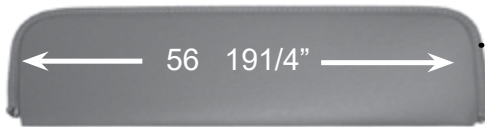

SUN VISORS

Stock gray panel-board

1953-55.....	2106-5355.....	$24.85 ea
1956, slightly longer.....	2106-56.....	$24.85 ea

Upholstered & padded

Complete spring loaded inner core, covered. Order material and color

Vinyl, black.....	2106-V-05V.....	$70.00 pr
Vinyl, order color (one).....	2106-V(color).....	$80.00 pr
Velour, order color (one).....	2106-L(color).....	$90.00 pr
Tweed, (one).....	2106-T(color).....	$90.00 pr