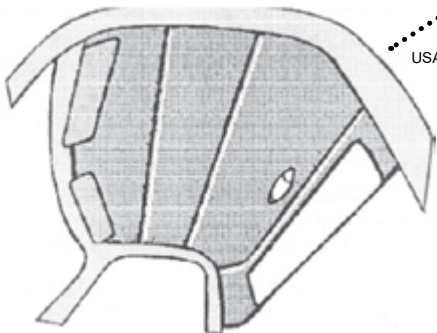

Tweed

Colors, see color samples.....	2122-(color).....	$189.00 kit