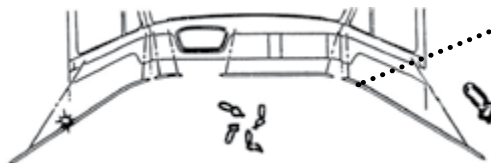

DASH TRIM & RADIO