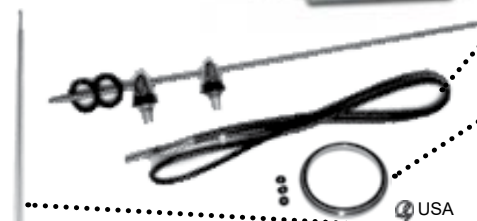

ADD ON SIDE ANTENNA

Perfect high quality reproduction, includes lead wire. Popular 50's add-on.
Retro-red ball on top.....0178 ..... $39.95 ea