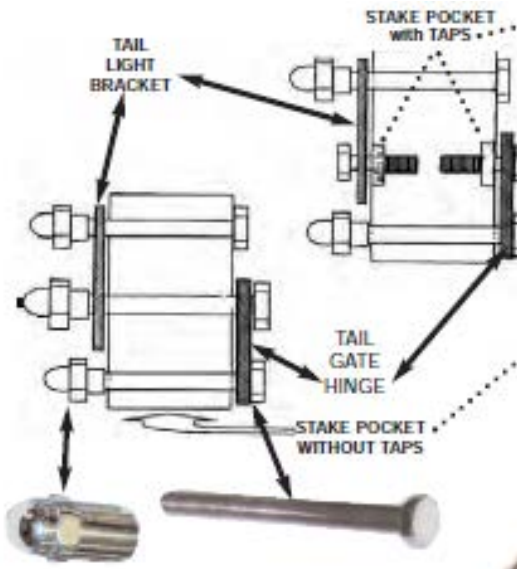

# TAIL LIGHT

## MOUNTING BOLTS

Tail light brackets are mounted behind the post on the top two bolts, one goes through top of gate hinge. License plate is actually partially hidden by the bumper in the original location. All kits to both sides

### BOLTS FOR BEDS THAT HAVE TAPS

Both tail light and gate hinge

- Polished hex head with acorn.....80242-PX.....\$16.75 kit
- Polished button with acorn .....80242-PB.....\$18.50 kit

Light only or hinge only