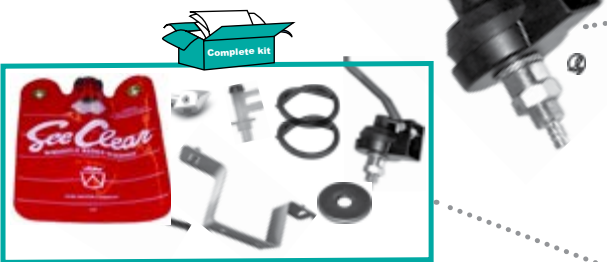

WINDSHIELD WASHER PUMP

Includes mounting hardware and Instructions. We love this pump, but for those of you that like all power stuff, electric alternative is on the next page, we do not make the round pump but it is available.

Foot pump .....3081..... $55.00 ea

COMPLETE "SEE CLEAR" WASHER KIT

Includes spray nozzle, pump, hoses, hardware and instructions.

Biggest Savings in complete kit.

With complete bag kit .....93080-5660 .....$150.00 kit

With complete jar kit .....93080-4855 .....$150.00 kit