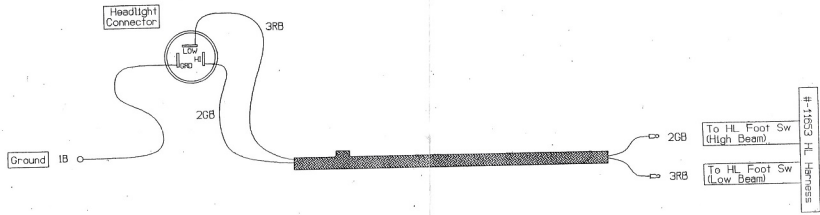

FORD

11A-13076 41-47 HL SOCKET WIRE (4870)

04/21/77 - 06/19/91 - 08/11/92

41-47 PASS & PU, & 41 MERC

Color Key
 B - Black R - Red
 G - Green Y - Yellow

Example: 20B - Wire #2 Green with Black Tracer.