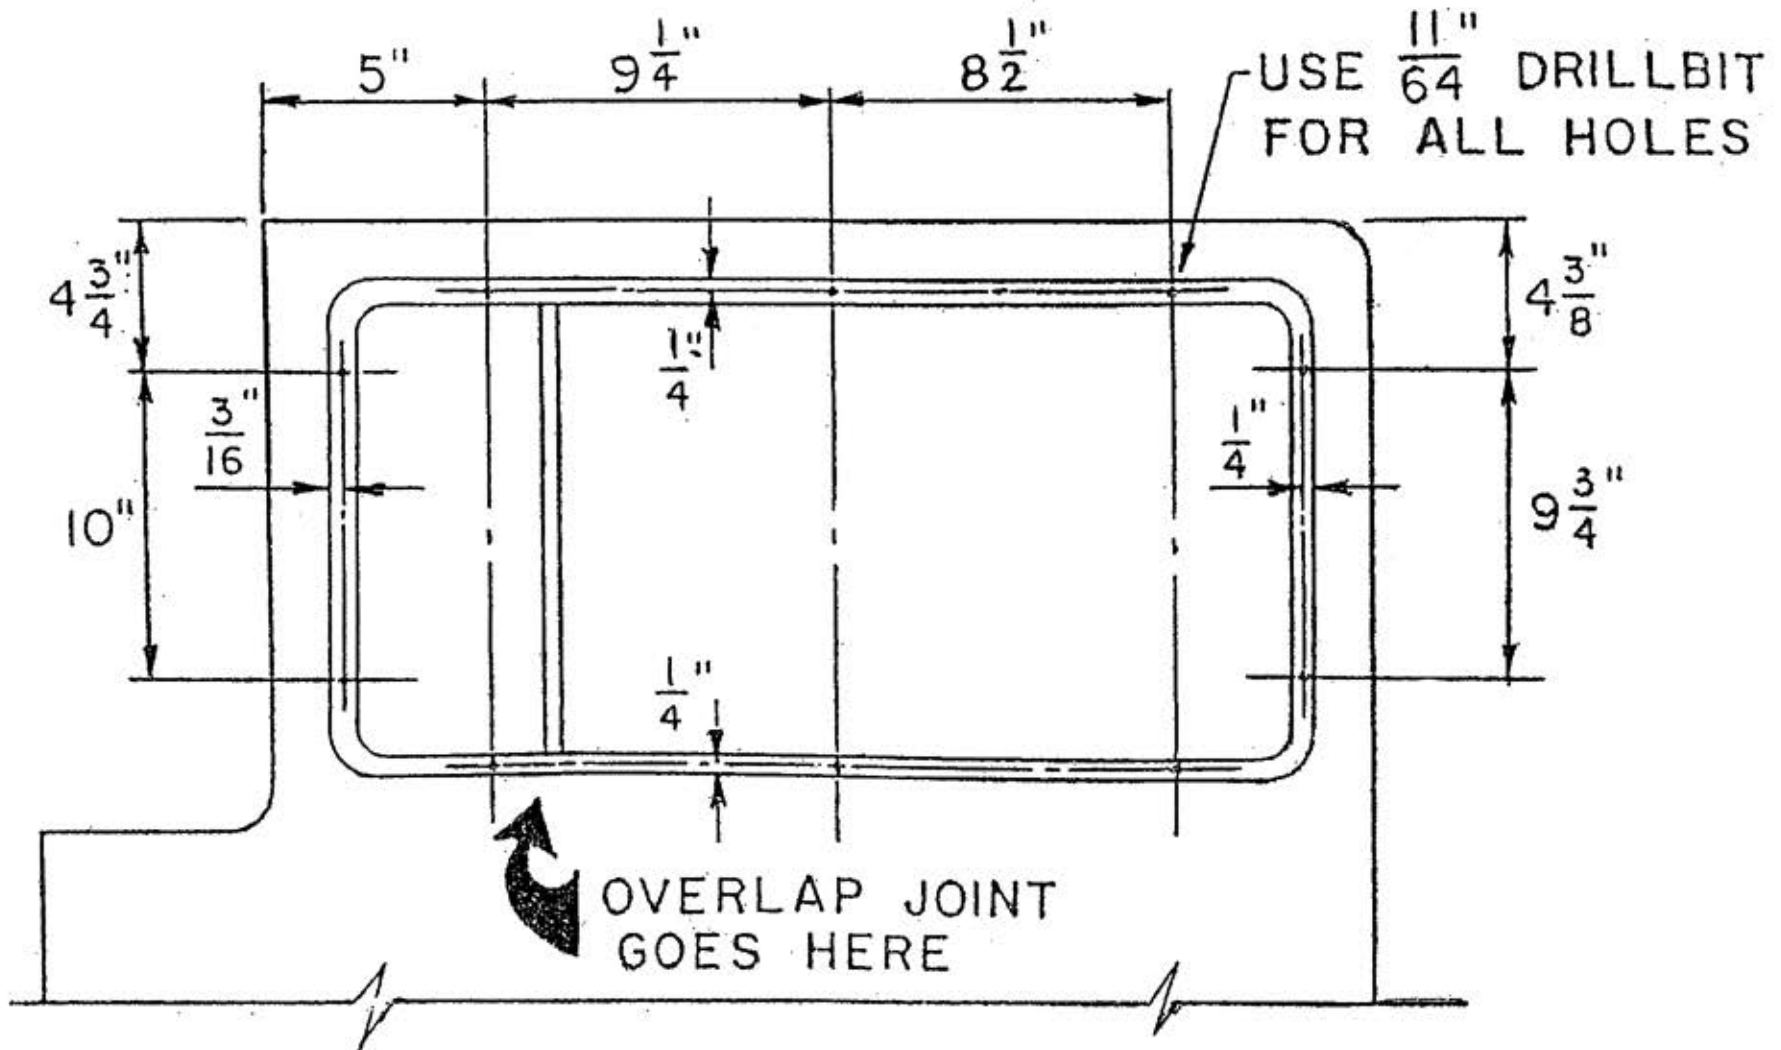

1956 STAINLESS SIDE WINDOW TRIM

PART NUMBER

1215

#@%!#@%!* INSTRUCTIONS

MID FIFTY F-100 PARTS • (800) 252-1956 • midfifty.com

**For some reason, that is unknown to us, this reproduction trim will not fit about 3% of 1956 F-100 cabs. If you have one of these unfortunate cabs, please return this trim for a refund. Do not force or twist it, as this could damage the trim and render it inelligible for refund.