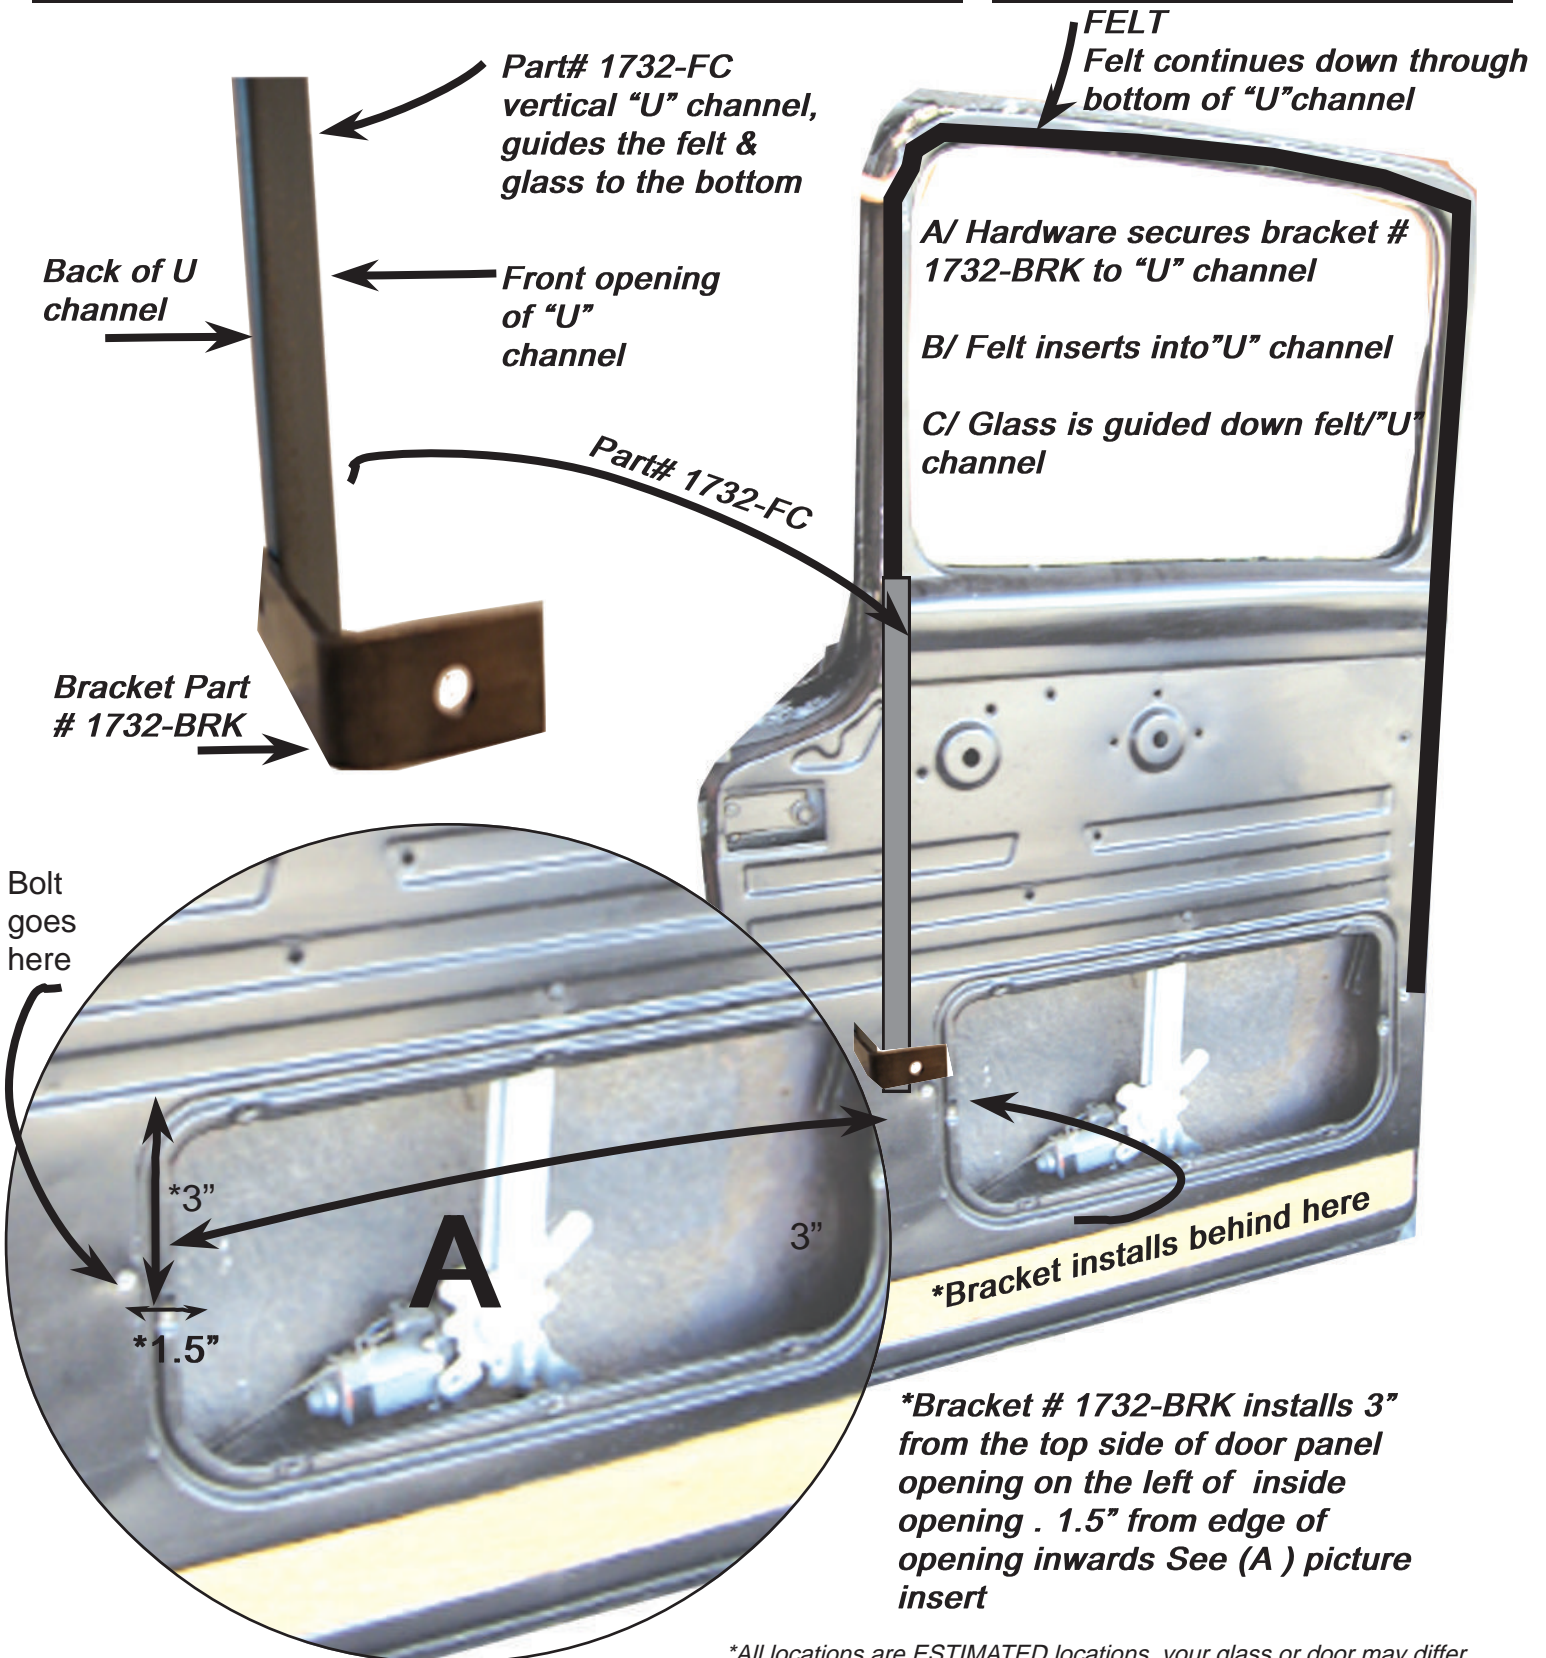

***SOLID SIDE WINDOW BRACKETS
INSTRUCTIONS**

**PART NUMBER
1732-BRK**

#@\$*#@#\$\$% INSTRUCTIONS

MID FIFTY F-100 PARTS 1-800-252-1956

PAGE 1 OF 1

**All locations are ESTIMATED locations, your glass or door may differ.*