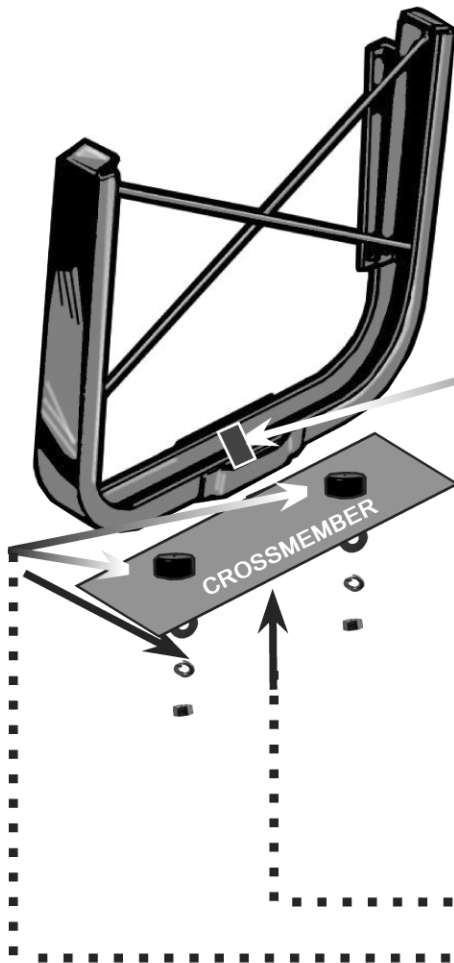

RADIATOR SUPPORT BUMPERS

#@\$#!@% INSTRUCTIONS
MID FIFTY F-100 PARTS
1-800-252-1956

PART
NUMBER
2310-5355

CENTER BUMPER SUPPORT

- 1/ Insert bolts through underside of xmember.
- 2/ Insert metal support plate. Part # 2311 (Not included in #2310).
- 3/ Second rubber insulator, goes under xmember.
- 4/ Rubber insulator goes on top /inside saddle center. Complete with lock washers & nuts.

LT. & RT. BUMPER SUPPORT

- 5/ Insert bumpers top of xmember left & right side. (not the saddle)
- 6/ Insert washers, lock washers & nuts onto bolt under the xmember.