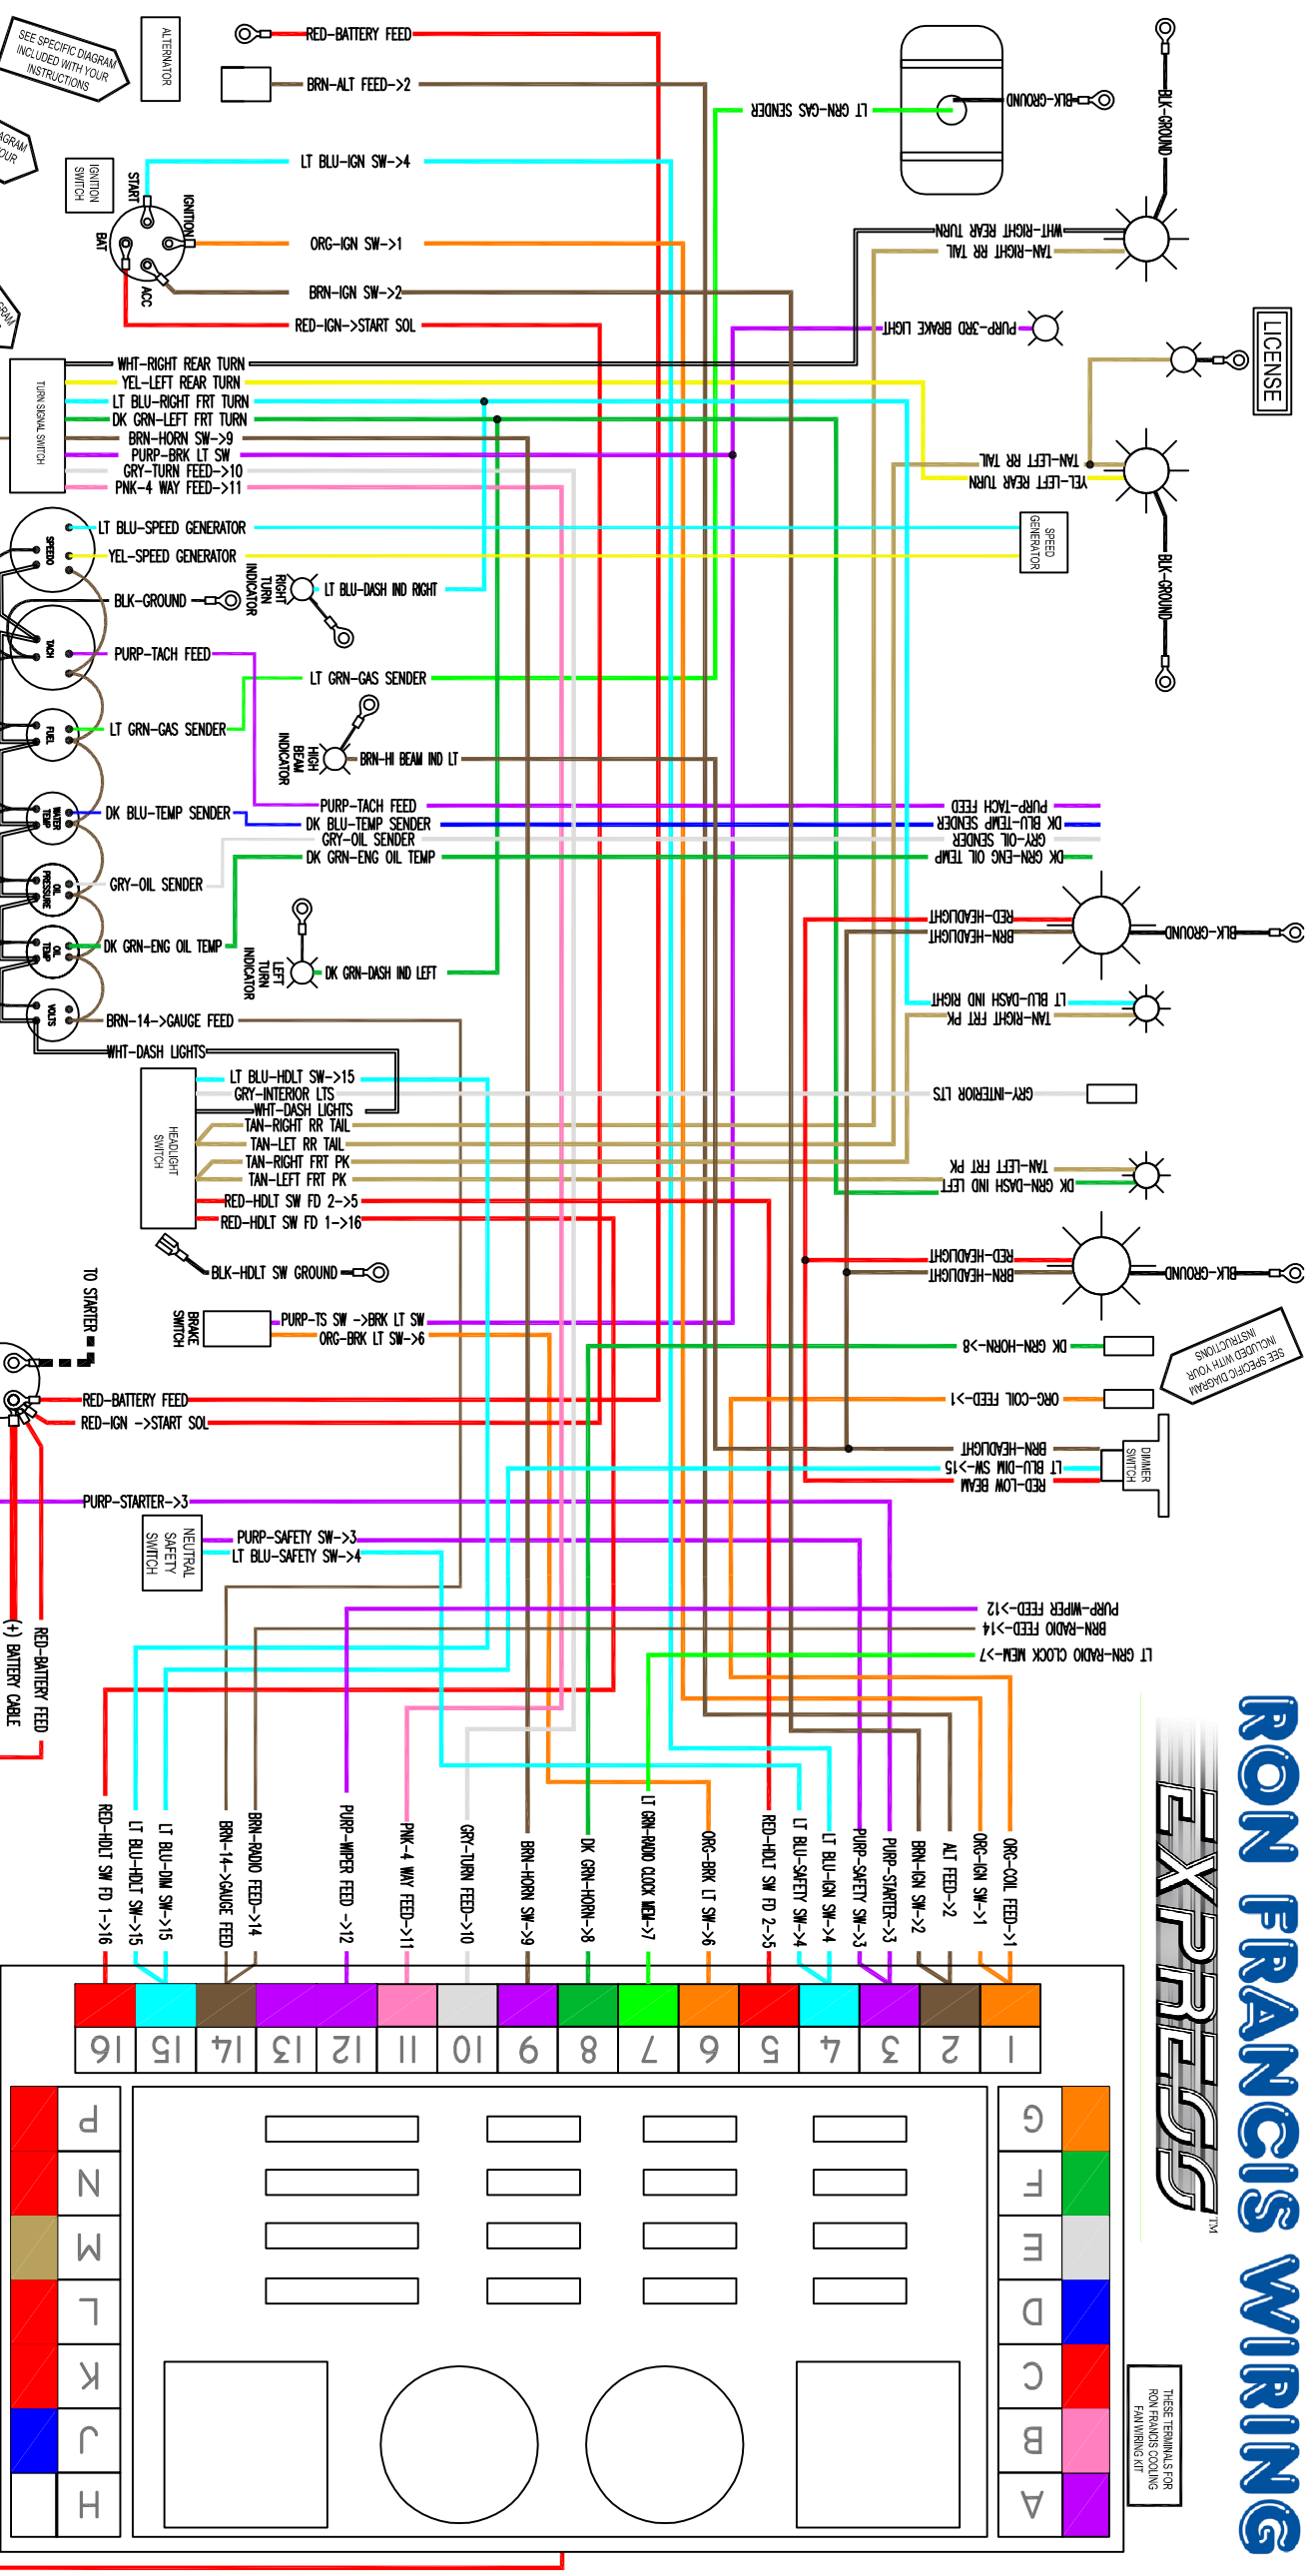

# RON FRANCIS WIRING

## EXPERIENCE

THESE TERMINALS FOR  
RON FRANCIS COOLING  
FAN WIRING KIT

ACCESSORY WIRING  
SEE GENERAL INSTALLATION INSTRUCTIONS

©01/17/2009 RON FRANCIS  
DO NOT REPRODUCE

SEE SPECIFIC DIAGRAM INCLUDED WITH YOUR INSTRUCTIONS

SEE SPECIFIC DIAGRAM INCLUDED WITH YOUR INSTRUCTIONS

SEE SPECIFIC DIAGRAM INCLUDED WITH YOUR INSTRUCTIONS

SEE SPECIFIC DIAGRAM INCLUDED WITH YOUR INSTRUCTIONS