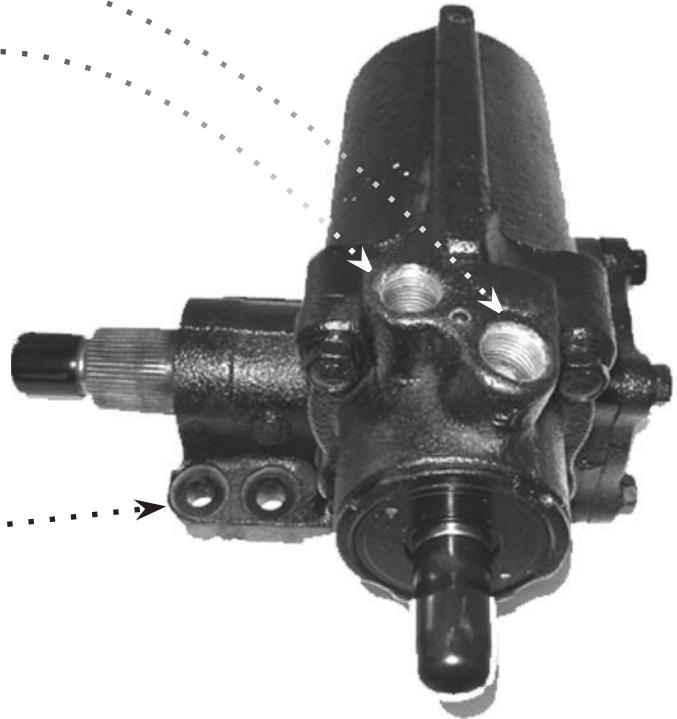

Part # 4628 HOSE KIT TOYOTA BOX TO PUMP
Part # 4621-RB TOYOTA BOX, REBUILT

Part # 4621-RB
&
Part # 4628

#@\$!*#@\$!*% INSTRUCTIONS
MID FIFTY F-100 PARTS 1-800-252-1956

Part # 4621-RB TOYOTA BOX, REBUILT

LOW PRESSURE

HIGH PRESSURE

FRAME SIDE ONCE INSTALLED

Closest to frame side

4 BOLT BASE

Part # 4628 HOSE KIT TOYOTA BOX TO PUMP

LOW PRESSURE HOSE

HIGH PRESSURE HOSE

This hose has connectors on both ends

LOW PRESSURE FITTINGS

(5) in kit

HIGH PRESSURE FITTING

"BOX to HOSE"

This fitting wrapped separately around hose in pkg.