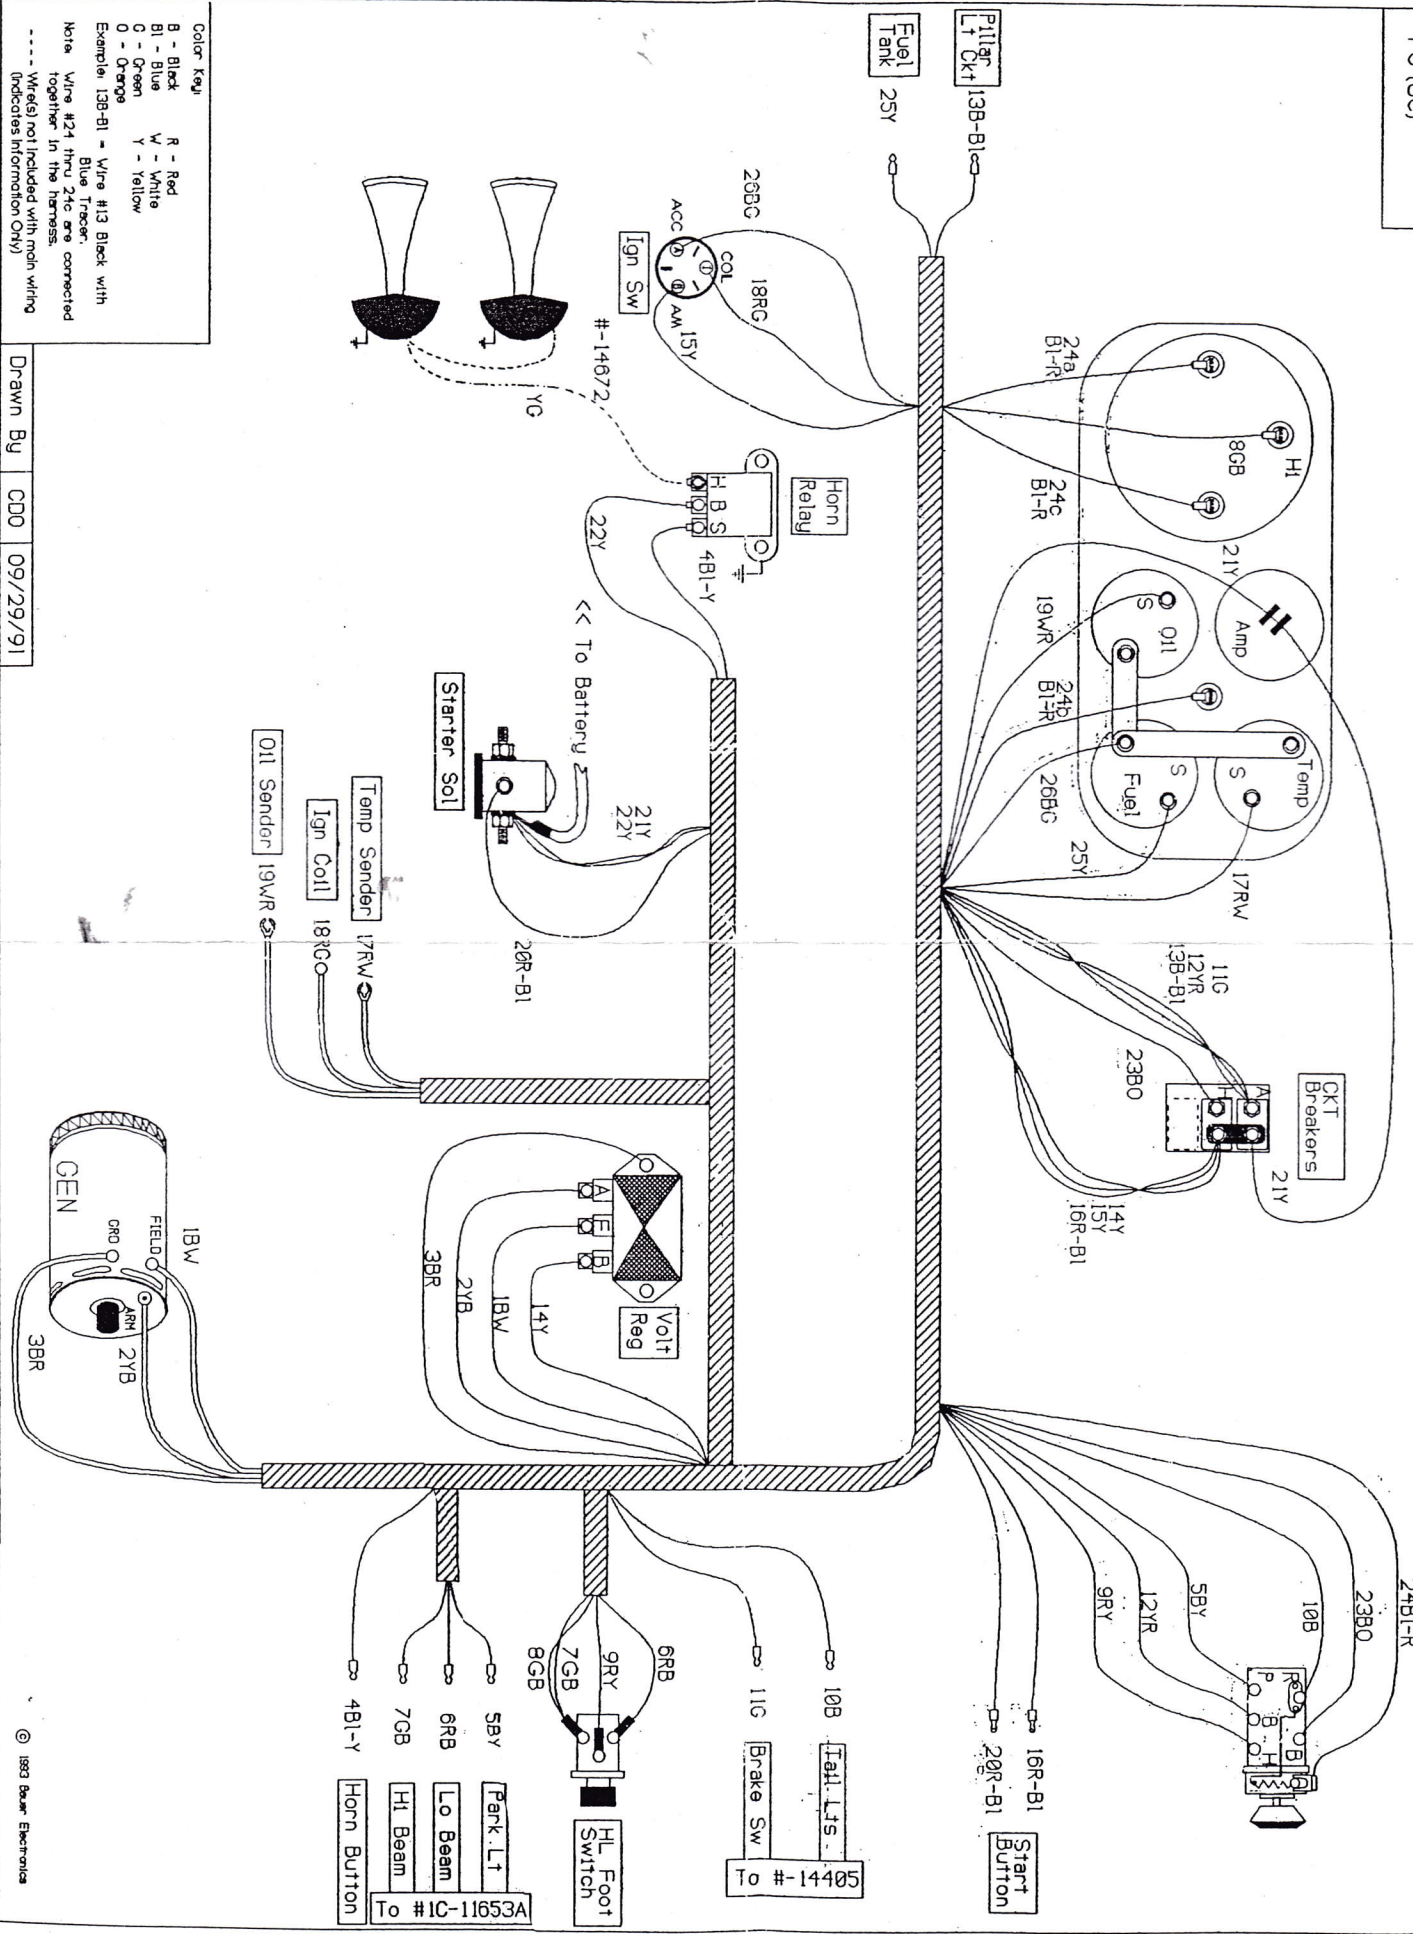

FORD 200-14401A 52 DASH (9320)

09/29/91

PU (6c)

Color Key

B - Black
 Bl - Blue
 C - Green
 O - Orange

R - Red
 W - White
 Y - Yellow

Example: 13B-B1 = Wire #13 Black with Blue Tracer.

Note: Wires #24 thru 24c are connected together in the harness.

---- Wire(s) not included with main wiring (Indicates Information Only)

Drawn By CDD 09/29/91