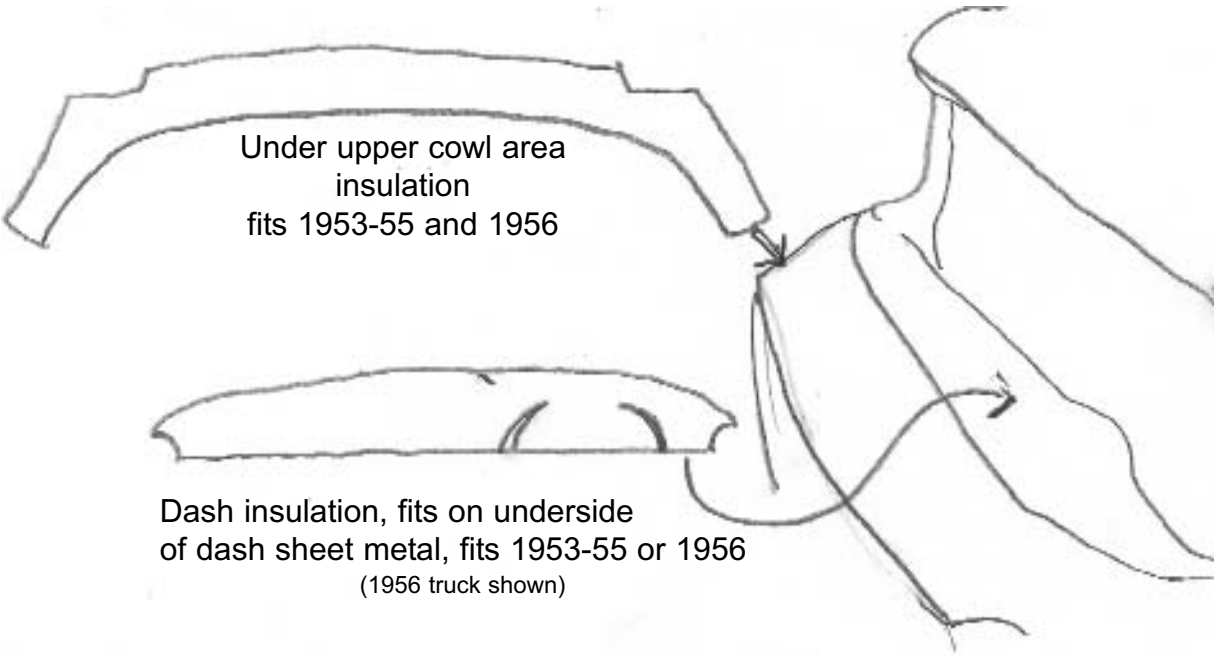

DASH AND UNDER COWL INSULATION

PART NUMBER
92178

#!%@* &# INSTRUCTIONS
Mid Fifty F-100 Parts 1-800-252-1956

DASH AND UNDER COWL INSULATION

PART NUMBER
92178

#!%@* &# INSTRUCTIONS
Mid Fifty F-100 Parts 1-800-252-1956