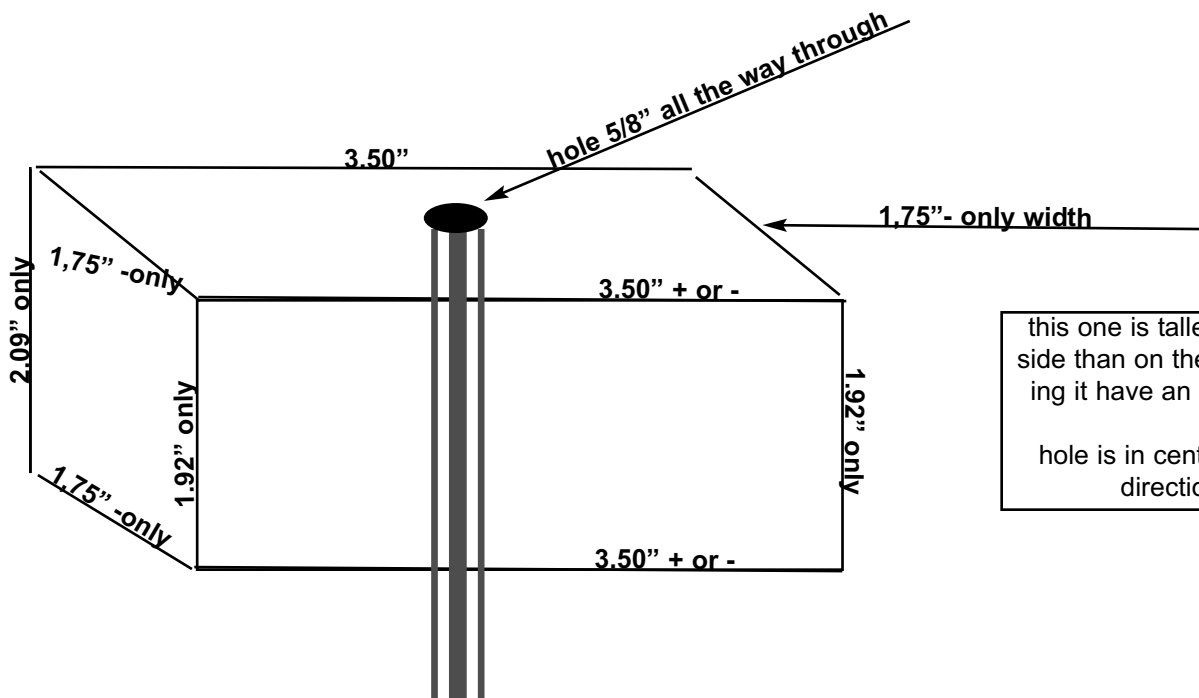

# 8 & 9 FOOT LONG BED CROSSMEMBER MOUNTING BLOCKS

#@\$!\*@#\$\$% INSTRUCTIONS  
MID FIFTY F-100 PARTS 1-800-252-1956

**INST-F2-0215**

PART NUMBERS  
F2-0215  
PAGE NUMBER  
1 OF 1

simple block, hole is in the center from all directions.

this one is taller in on one side than on the other making it have an angled top.  
  
hole is in center from all directions.