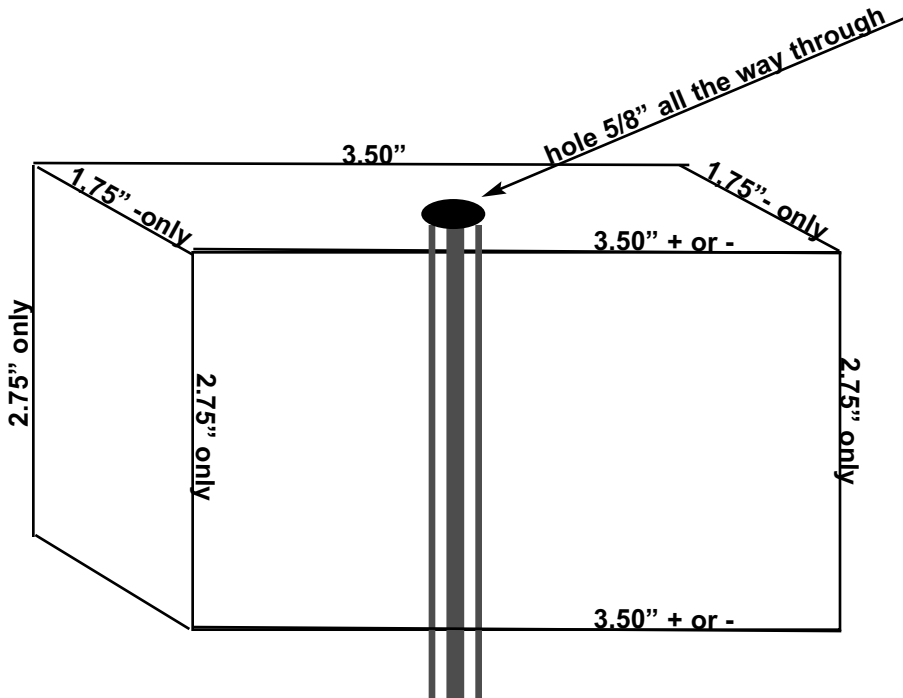

# 8 & 9 FOOT LONG BED CROSSMEMBER MOUNTING BLOCKS

#@\$!\*@#\$\$% INSTRUCTIONS  
MID FIFTY F-100 PARTS 1-800-252-1956

**INST-F2-0215**

PART NUMBERS  
F2-0215  
PAGE NUMBER  
1 OF 1

simple block, hole is in the center from all directions.

this one is taller in on one side than on the other making it have an angled top.  
  
hole is in center from all directions.