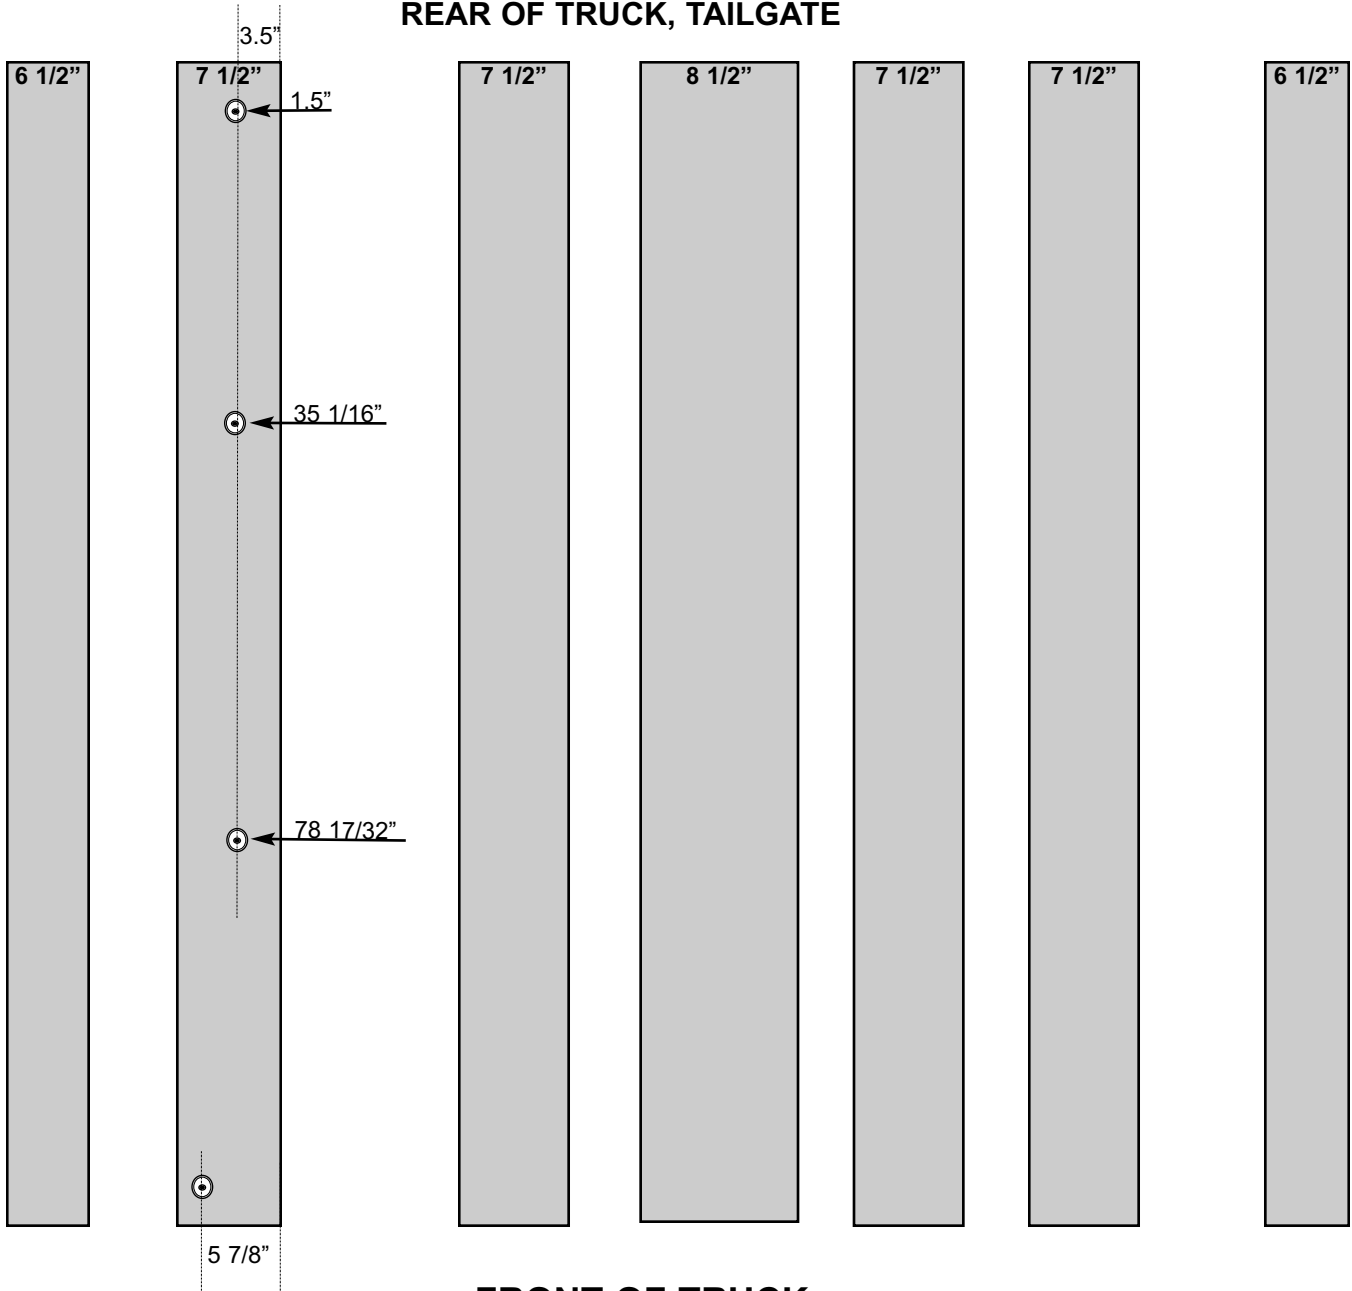

9 FOOT LONG BED WOOD PATTERN

#@\$!*@#\$\$% INSTRUCTIONS
MID FIFTY F-100 PARTS 1-800-252-1956

INST-90211-5155

PART NUMBERS
90211-5155 with holes
90211-5660 without holes

PAGE NUMBER, 1 OF 1

All boards are 106 1/2" long. See also drawing of wheel tub cutout.
Fits 51-60 and possibly 61-80 with no hold down holes.
With holes fits only 51-55

REAR OF TRUCK, TAILGATE

FRONT OF TRUCK